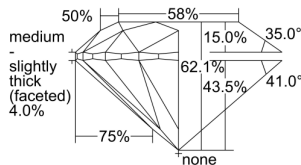

GIA®

FACSIMILE

GIA REPORT 7492988931

Verify this report at GIA.edu

GIA NATURAL DIAMOND DOSSIER®

July 23, 2024
GIA Report Number **7492988931**
Shape and Cutting Style ..... **Round Brilliant**
Measurements ..... **4.27 - 4.30 x 2.66 mm**

GRADING RESULTS

Carat Weight ..... **0.30 carat**
Color Grade ..... **E**
Clarity Grade **S11**
Cut Grade ..... **Excellent**

ADDITIONAL GRADING INFORMATION

Polish ..... **Excellent**
Symmetry ..... **Excellent**
Fluorescence ..... **None**
Clarity Characteristics ..... **Cloud**
Inscription(s): **GIA 7492988931**

PROPORTIONS

Profile to actual proportions

GRADING SCALES

GIA COLOR SCALE	GIA CLARITY SCALE	GIA CUT SCALE	
D	FLAWLESS	EXCELLENT	
E	INTERNALLY FLAWLESS		
F		VVS₁	VERY GOOD
G	VVS₂		
H	VS₁	GOOD	
I	VS₂		
J	S1₁	FAIR	
K	S1₂		
L	I₁	POOR	
M	I₂		
N	I₃		
O			
P			
Q			
R			
S			
T			
U			
V			
W			
X			
Y			
Z