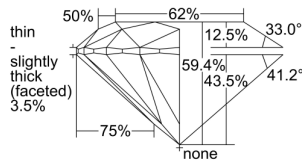

GIA®

FACSIMILE

GIA REPORT

7493219547

Verify this report at GIA.edu

GIA NATURAL DIAMOND DOSSIER®

May 02, 2024
GIA Report Number 7493219547
Shape and Cutting Style ..... Round Brilliant
Measurements ..... 4.33 - 4.36 x 2.58 mm

GRADING RESULTS

Carat Weight ..... 0.30 carat
Color Grade ..... E
Clarity Grade VS1
Cut Grade ..... Excellent

ADDITIONAL GRADING INFORMATION

Polish ..... Excellent
Symmetry ..... Very Good
Fluorescence ..... None
Clarity Characteristics..... Crystal, Needle, Pinpoint
Inscription(s): GIA 7493219547

PROPORTIONS

Profile to actual proportions