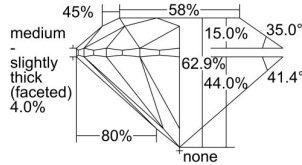

GIA®

FACSIMILE

GIA REPORT

7493234055

Verify this report at GIA.edu

GIA NATURAL DIAMOND DOSSIER®

May 08, 2024
GIA Report Number **7493234055**
Shape and Cutting Style ..... **Round Brilliant**
Measurements ..... **5.66 - 5.70 x 3.57 mm**

GRADING RESULTS

Carat Weight ..... **0.71 carat**
Color Grade ..... **D**
Clarity Grade **VS1**
Cut Grade ..... **Excellent**

ADDITIONAL GRADING INFORMATION

Polish ..... **Excellent**
Symmetry ..... **Excellent**
Fluorescence ..... **Medium Blue**
Clarity Characteristics ..... **Cloud, Needle**
Inscription(s): **GIA 7493234055**

PROPORTIONS

Profile to actual proportions

GRADING SCALES

GIA COLOR SCALE

COLORED	D
	E
	F
	G
	H
	I
	J
NEAR COLORLESS	K
	L
	M
	N
	O
	P
	Q
	R
	S
	T
	U
	V
	W
	X
	Y
	Z

GIA CLARITY SCALE

VERY VERY SLIGHTLY INCLUDED	FLAWLESS
	INTERNALLY FLAWLESS
VERY SLIGHTLY INCLUDED	VVS₁
	VVS₂
SLIGHTLY INCLUDED	VS₁
	VS₂
INCLUDED	SI₁
	SI₂
	I₁
	I₂
	I₃

GIA CUT SCALE

EXCELLENT
VERY GOOD
GOOD
FAIR
POOR