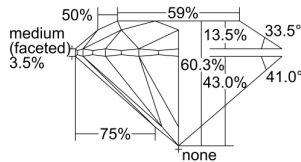

GIA®

FACSIMILE

GIA REPORT 7493237742

Verify this report at GIA.edu

GIA NATURAL DIAMOND DOSSIER®

May 02, 2024
GIA Report Number 7493237742
Shape and Cutting Style ..... Round Brilliant
Measurements ..... 4.35 - 4.37 x 2.63 mm

GRADING RESULTS

Carat Weight ..... 0.30 carat
Color Grade ..... G
Clarity Grade S11
Cut Grade ..... Excellent

ADDITIONAL GRADING INFORMATION

Polish ..... Excellent
Symmetry ..... Excellent
Fluorescence ..... None
Clarity Characteristics ..... Crystal, Feather
Inscription(s): GIA 7493237742

PROPORTIONS

Profile to actual proportions

GRADING SCALES

GIA COLOR SCALE	GIA CLARITY SCALE	GIA CUT SCALE	
D	FLAWLESS	EXCELLENT	
E	INTERNALLY FLAWLESS		
F		VVS₁	VERY GOOD
G	VVS₂		
H	VS₁	GOOD	
I	VS₂		
J	S1₁	FAIR	
K	S1₂		
L	I₁	POOR	
M	I₂		
N	I₃		
O			
P			
Q			
R			
S			
T			
U			
V			
W			
X			
Y			
Z