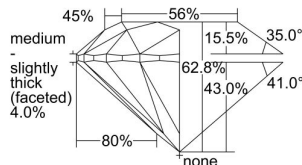

GIA®

FACSIMILE

GIA REPORT

7493243722

Verify this report at GIA.edu

GIA NATURAL DIAMOND DOSSIER®

May 03, 2024
GIA Report Number **7493243722**
Shape and Cutting Style ..... **Round Brilliant**
Measurements ..... **5.13 - 5.16 x 3.23 mm**

GRADING RESULTS

Carat Weight ..... **0.53 carat**
Color Grade ..... **J**
Clarity Grade **VS1**
Cut Grade ..... **Excellent**

ADDITIONAL GRADING INFORMATION

Polish ..... **Excellent**
Symmetry ..... **Excellent**
Fluorescence ..... **None**
Clarity Characteristics..... **Cloud, Pinpoint, Needle**
Inscription(s): **GIA 7493243722**

PROPORTIONS

GRADING SCALES

GIA COLOR SCALE

COLOURESS	D
	E
	F
	G
	H
	I
	J
NEAR COLOURESS	K
	L
FAIN	M
	N
	O
	P
VERY LIGHT	Q
	R
	S
	T
	U
	V
	W
	X
	Y
LIGHT	Z

GIA CLARITY SCALE

VERY VERY SLIGHTLY INCLUDED	FLAWLESS
	INTERNALLY FLAWLESS
VERY SLIGHTLY INCLUDED	VVS₁
	VVS₂
SLIGHTLY INCLUDED	VS₁
	VS₂
INCLUDED	SI₁
	SI₂
	I₁
	I₂
	I₃

GIA CUT SCALE

EXCELLENT
VERY GOOD
GOOD
FAIR
POOR