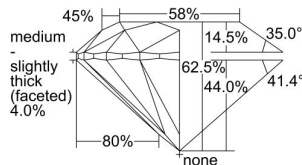

GIA®

FACSIMILE

GIA REPORT 7493289849

Verify this report at GIA.edu

GIA NATURAL DIAMOND DOSSIER®

May 08, 2024
GIA Report Number **7493289849**
Shape and Cutting Style ..... **Round Brilliant**
Measurements ..... **4.37 - 4.39 x 2.74 mm**

GRADING RESULTS

Carat Weight ..... **0.32 carat**
Color Grade ..... **D**
Clarity Grade **S11**
Cut Grade ..... **Excellent**

ADDITIONAL GRADING INFORMATION

Polish ..... **Excellent**
Symmetry ..... **Excellent**
Fluorescence ..... **None**
Clarity Characteristics ..... **Crystal**
Inscription(s): **GIA 7493289849**

PROPORTIONS

Profile to actual proportions

GRADING SCALES

GIA COLOR SCALE

COLOREDNESS	D
	E
	F
	G
	H
	I
	J
NEAR COLORLESS	K
	L
	M
	N
	O
	P
	R
	S
	T
	U
	V
	W
	X
	Y
	Z

GIA CLARITY SCALE

VERY NEWLY SLIGHTLY INCLUDED	FLAWLESS
	INTERNALLY FLAWLESS
VERY SLIGHTLY INCLUDED	VVS₁
	VVS₂
SLIGHTLY INCLUDED	VS₁
	VS₂
INCLUDED	I₁
	I₂
	I₃

GIA CUT SCALE

EXCELLENT
VERY GOOD
GOOD
FAIR
POOR