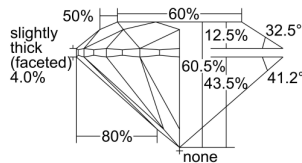

GIA®

FACSIMILE

GIA REPORT

7493294739

Verify this report at GIA.edu

GIA NATURAL DIAMOND DOSSIER®

May 07, 2024
GIA Report Number **7493294739**
Shape and Cutting Style ..... **Round Brilliant**
Measurements ..... **4.53 - 4.56 x 2.75 mm**

GRADING RESULTS

Carat Weight ..... **0.35 carat**
Color Grade ..... **D**
Clarity Grade **S12**
Cut Grade ..... **Excellent**

ADDITIONAL GRADING INFORMATION

Polish ..... **Excellent**
Symmetry ..... **Excellent**
Fluorescence ..... **None**
Clarity Characteristics ..... **Crystal**
Inscription(s): **GIA 7493294739**

PROPORTIONS

Profile to actual proportions

GRADING SCALES

GIA COLOR SCALE	GIA CLARITY SCALE	GIA CUT SCALE	
D	FLAWLESS	EXCELLENT	
E	INTERNALLY FLAWLESS		
F		VVS₁	VERY GOOD
G	VVS₂		
H	VS₁	GOOD	
I	VS₂		
J	S1₁	FAIR	
K	S1₂		
L	I₁	POOR	
M	I₂		
N	I₃		
O			
P			
Q			
R			
S			
T			
U			
V			
W			
X			
Y			
Z