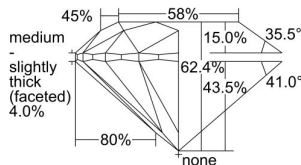

GIA®

FACSIMILE

GIA REPORT

7493361526

Verify this report at GIA.edu

GIA NATURAL DIAMOND DOSSIER®

May 21, 2024
GIA Report Number **7493361526**
Shape and Cutting Style ..... **Round Brilliant**
Measurements ..... **5.89 - 5.91 x 3.68 mm**

GRADING RESULTS

Carat Weight ..... **0.80 carat**
Color Grade ..... **L**
Clarity Grade **S12**
Cut Grade ..... **Excellent**

ADDITIONAL GRADING INFORMATION

Polish ..... **Excellent**
Symmetry ..... **Excellent**
Fluorescence ..... **Faint**
Clarity Characteristics ..... **Crystal, Cloud**
Inscription(s): **GIA 7493361526**

PROPORTIONS

GRADING SCALES

GIA COLOR SCALE

COLORESS	D
	E
	F
	G
	H
	I
	J
NEAR COLORESS	K
	L
FAIN	M
	N
	O
	P
	Q
VERY LIGHT	R
	S
	T
	U
	V
	W
	X
	Y
LIGHT	Z

GIA CLARITY SCALE

FLAWLESS	VERY VERY SLIGHTLY INCLUDED	VVS₁	
			VVS₂
INTERNALLY FLAWLESS	VERY SLIGHTLY INCLUDED	VS₁	
		VS₂	
SLIGHTLY INCLUDED	SLIGHTLY INCLUDED	SI₁	
		SI₂	
INCLUDED	INCLUDED	I₁	
		I₂	
		I₃	

GIA CUT SCALE

EXCELLENT	VERY GOOD	GOOD	FAIR	POOR