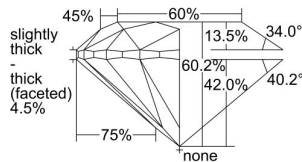

GIA®

FACSIMILE

GIA REPORT

7493372103

Verify this report at GIA.edu

GIA NATURAL DIAMOND DOSSIER®

May 15, 2024
GIA Report Number 7493372103
Shape and Cutting Style ..... Round Brilliant
Measurements ..... 4.28 - 4.31 x 2.59 mm

GRADING RESULTS

Carat Weight ..... 0.30 carat
Color Grade ..... D
Clarity Grade VS1
Cut Grade ..... Very Good

ADDITIONAL GRADING INFORMATION

Polish ..... Excellent
Symmetry ..... Excellent
Fluorescence ..... None
Clarity Characteristics..... Crystal, Pinpoint, Needle
Inscription(s): GIA 7493372103

PROPORTIONS

Profile to actual proportions

GRADING SCALES

GIA COLOR SCALE

COLORESS	D
	E
	F
	G
	H
	I
	J
NEAR COLORESS	K
	L
FLAUNT	M
	N
	O
	P
	Q
VERY LIGHT	R
	S
	T
	U
	V
	W
	X
	Y
LIGHT	Z

GIA CLARITY SCALE

FLAWLESS	INTERNAL FLAWLESS	
		FLAWLESS
VERY VERY SLIGHTLY INCLUDED	VVS₁	
	VVS₂	
VERY SLIGHTLY INCLUDED	VS₁	
	VS₂	
SLIGHTLY INCLUDED	SI₁	
	SI₂	
INCLUDED	I₁	
	I₂	
	I₃	

GIA CUT SCALE

EXCELLENT
VERY GOOD
GOOD
FAIR
POOR