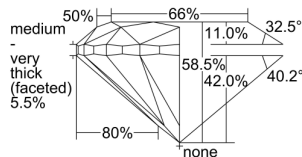

GIA®

FACSIMILE

GIA REPORT

7493413482

Verify this report at GIA.edu

GIA NATURAL DIAMOND DOSSIER®

May 20, 2024
GIA Report Number **7493413482**
Shape and Cutting Style ..... **Round Brilliant**
Measurements ..... **5.10 - 5.12 x 2.99 mm**

GRADING RESULTS

Carat Weight ..... **0.50 carat**
Color Grade ..... **G**
Clarity Grade **VS2**
Cut Grade ..... **Good**

ADDITIONAL GRADING INFORMATION

Polish ..... **Excellent**
Symmetry ..... **Very Good**
Fluorescence ..... **Medium Blue**
Clarity Characteristics..... **Crystal, Cloud**
Inscription(s): **GIA 7493413482**

PROPORTIONS

Profile to actual proportions

GRADING SCALES

GIA COLOR SCALE	GIA CLARITY SCALE	GIA CUT SCALE
D	FLAWLESS	EXCELLENT
E	FLAWLESS	
F	INTERNALLY FLAWLESS	VERY GOOD
G	VVS₁	
H	VVS₂	GOOD
I	VS₁	
J	VS₂	FAIR
K	SI₁	
L	SI₂	POOR
M	I₁	
N	I₂	
O	I₃	
P		
Q		
R		
S		
T		
U		
V		
W		
X		
Y		
Z