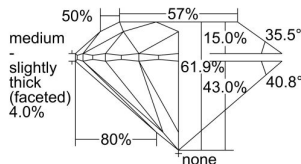

GIA®

FACSIMILE

GIA REPORT 7493421176

Verify this report at GIA.edu

GIA NATURAL DIAMOND DOSSIER®

May 21, 2024
GIA Report Number 7493421176
Shape and Cutting Style ..... Round Brilliant
Measurements ..... 4.31 - 4.33 x 2.68 mm

GRADING RESULTS

Carat Weight ..... 0.31 carat
Color Grade L
Clarity Grade VVS2
Cut Grade ..... Excellent

ADDITIONAL GRADING INFORMATION

Polish ..... Excellent
Symmetry ..... Excellent
Fluorescence ..... Medium Blue
Clarity Characteristics..... Pinpoint, Internal Graining
Inscription(s): GIA 7493421176

PROPORTIONS

Profile to actual proportions

GRADING SCALES

GIA COLOR SCALE	GIA CLARITY SCALE	GIA CUT SCALE	
D	FLAWLESS	EXCELLENT	
E	INTERNALLY FLAWLESS		
F		VVS₁	VERY GOOD
G	VVS₂		
H	VS₁	GOOD	
I	VS₂		
J	SI₁	FAIR	
K	SI₂		
L	I₁	POOR	
M	I₂		
N	I₃		
O			
P			
Q			
R			
S			
T			
U			
V			
W			
X			
Y			
Z