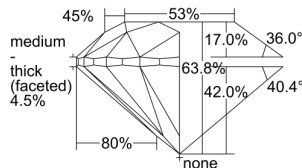

GIA®

FACSIMILE

GIA REPORT 7493425445

Verify this report at GIA.edu

GIA NATURAL DIAMOND DOSSIER®

May 21, 2024
GIA Report Number 7493425445
Shape and Cutting Style ..... Round Brilliant
Measurements ..... 4.20 - 4.23 x 2.69 mm

GRADING RESULTS

Carat Weight ..... 0.30 carat
Color Grade ..... D
Clarity Grade VS1
Cut Grade ..... Very Good

ADDITIONAL GRADING INFORMATION

Polish ..... Excellent
Symmetry ..... Good
Fluorescence ..... Faint
Clarity Characteristics ..... Crystal
Inscription(s): GIA 7493425445

PROPORTIONS

Profile to actual proportions

GRADING SCALES

GIA COLOR SCALE

COLORLESS	D
	E
	F
	G
	H
	I
	J
NEAR COLORLESS	K
	L
FAIN	M
	N
	O
	P
VERY LIGHT	Q
	R
	S
	T
	U
	V
	W
	X
	Y
LIGHT	Z

GIA CLARITY SCALE

VERY VERY SLIGHTLY INCLUDED	FLAWLESS
	INTERNALLY FLAWLESS
VERY SLIGHTLY INCLUDED	VVS₁
	VVS₂
SLIGHTLY INCLUDED	VS₁
	VS₂
INCLUDED	SI₁
	SI₂
	I₁
	I₂
	I₃

GIA CUT SCALE

EXCELLENT
VERY GOOD
GOOD
FAIR
POOR