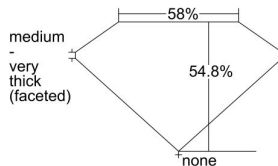

GIA®

FACSIMILE

GIA REPORT

7493428972

Verify this report at GIA.edu

GIA NATURAL DIAMOND DOSSIER®

May 22, 2024
GIA Report Number **7493428972**
Shape and Cutting Style ..... **Heart Brilliant**
Measurements ..... **4.49 x 5.03 x 2.76 mm**

GRADING RESULTS

Carat Weight ..... **0.34 carat**
Color Grade ..... **D**
Clarity Grade **VS1**

ADDITIONAL GRADING INFORMATION

Polish ..... **Excellent**
Symmetry ..... **Very Good**
Fluorescence ..... **None**
Clarity Characteristics..... **Crystal, Feather, Needle**
Inscription(s): **GIA 7493428972**

PROPORTIONS

Profile not to actual proportions

GRADING SCALES

GIA COLOR SCALE		GIA CLARITY SCALE			
COLORLESS	D	VERY VERY SLIGHTLY INCLUDED	FLAWLESS		
	E		INTERNALLY FLAWLESS		
	F	VERY SLIGHTLY INCLUDED	VVS₁		
	G		VVS₂		
	H		VS₁		
	NEAR COLORLESS	I	SLIGHTLY INCLUDED	VS₂	
		J		SI₁	
		FAINT	K	INCLUDED	SI₂
			L		I₁
			M		I₂
VERT LIGHT	N	LIGHT	I₃		
	O				
	P				
	Q				
	R