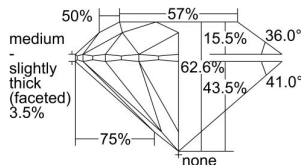

GIA®

FACSIMILE

GIA REPORT

7493433496

Verify this report at GIA.edu

GIA NATURAL DIAMOND DOSSIER®

May 23, 2024
GIA Report Number **7493433496**
Shape and Cutting Style ..... **Round Brilliant**
Measurements ..... **4.76 - 4.79 x 2.99 mm**

GRADING RESULTS

Carat Weight ..... **0.42 carat**
Color Grade ..... **G**
Clarity Grade **VVS1**
Cut Grade ..... **Excellent**

ADDITIONAL GRADING INFORMATION

Polish ..... **Excellent**
Symmetry ..... **Excellent**
Fluorescence ..... **None**
Clarity Characteristics ..... **Pinpoint**
Inscription(s): **GIA 7493433496**

PROPORTIONS

Profile to actual proportions

GRADING SCALES

GIA COLOR SCALE

COLORLESS	D
	E
	F
	G
	H
	I
	J
NEAR COLORLESS	K
	L
Faint	M
	N
	O
	P
Very Light	Q
	R
	S
	T
	U
	V
Light	W
	X
	Y
	Z

GIA CLARITY SCALE

FLAWLESS	VERY VERY SLIGHTLY INCLUDED	VVS₁	
			VVS₂
INTERNALLY FLAWLESS	VERY SLIGHTLY INCLUDED	VS₁	
		VS₂	
SLIGHTLY INCLUDED	SLIGHTLY INCLUDED	SI₁	
		SI₂	
INCLUDED	INCLUDED	I₁	
		I₂	
		I₃	

GIA CUT SCALE

EXCELLENT	VERY GOOD	GOOD	FAIR	POOR