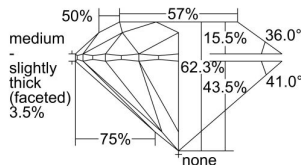

GIA®

FACSIMILE

GIA REPORT 7493448230

Verify this report at GIA.edu

GIA NATURAL DIAMOND DOSSIER®

May 24, 2024
GIA Report Number **7493448230**
Shape and Cutting Style ..... **Round Brilliant**
Measurements ..... **4.64 - 4.67 x 2.90 mm**

GRADING RESULTS

Carat Weight ..... **0.38 carat**
Color Grade ..... **H**
Clarity Grade **VS2**
Cut Grade ..... **Excellent**

ADDITIONAL GRADING INFORMATION

Polish ..... **Excellent**
Symmetry ..... **Excellent**
Fluorescence ..... **None**
Clarity Characteristics..... **Cloud**
Inscription(s): **GIA 7493448230**

PROPORTIONS

Profile to actual proportions

GRADING SCALES

GIA COLOR SCALE	GIA CLARITY SCALE	GIA CUT SCALE	
D	FLAWLESS	EXCELLENT	
E	INTERNALLY FLAWLESS		
F		VVS₁	VERY GOOD
G	VVS₂		
H	VS₁	GOOD	
I	VS₂		
J	SI₁	FAIR	
K	SI₂		
L	I₁	POOR	
M	I₂		
N	I₃		
O			
P			
Q			
R			
S			
T			
U			
V			
W			
X			
Y			
Z