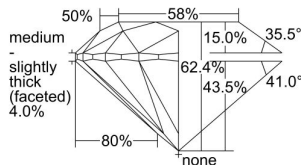

GIA®

FACSIMILE

GIA REPORT 7493448400

Verify this report at GIA.edu

GIA NATURAL DIAMOND DOSSIER®

May 23, 2024
GIA Report Number **7493448400**
Shape and Cutting Style ..... **Round Brilliant**
Measurements ..... **4.23 - 4.30 x 2.66 mm**

GRADING RESULTS

Carat Weight ..... **0.30 carat**
Color Grade ..... **I**
Clarity Grade **VVS2**
Cut Grade ..... **Excellent**

ADDITIONAL GRADING INFORMATION

Polish ..... **Excellent**
Symmetry ..... **Very Good**
Fluorescence ..... **Faint**
Clarity Characteristics ..... **Pinpoint**
Inscription(s): **GIA 7493448400**

PROPORTIONS

Profile to actual proportions

GRADING SCALES

GIA COLOR SCALE	GIA CLARITY SCALE	GIA CUT SCALE
COLOURLESS	FLAWLESS	EXCELLENT
D	FLAWLESS	
E	FLAWLESS	VERY GOOD
F	FLAWLESS	
G	FLAWLESS	
H	FLAWLESS	
I	VVS₁	GOOD
J	VVS₂	
K	VS₁	FAIR
L	VS₂	
M	SI₁	POOR
N	SI₂	
O	I₁	
P	I₂	
Q	I₃	
R		
S		
T		
U		
V		
W		
X		
Y		
Z