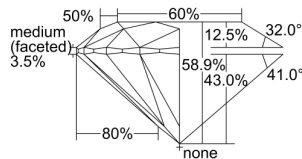

GIA®

FACSIMILE

GIA REPORT

7493478616

Verify this report at GIA.edu

GIA NATURAL DIAMOND DOSSIER®

May 27, 2024
GIA Report Number 7493478616
Shape and Cutting Style ..... Round Brilliant
Measurements ..... 4.46 - 4.48 x 2.63 mm

GRADING RESULTS

Carat Weight ..... 0.32 carat
Color Grade ..... G
Clarity Grade VS2
Cut Grade ..... Excellent

ADDITIONAL GRADING INFORMATION

Polish ..... Excellent
Symmetry ..... Excellent
Fluorescence ..... None
Clarity Characteristics ..... Crystal, Cloud
Inscription(s): GIA 7493478616

PROPORTIONS

Profile to actual proportions

GRADING SCALES

GIA COLOR SCALE	GIA CLARITY SCALE	GIA CUT SCALE	
D	FLAWLESS	EXCELLENT	
E	INTERNALLY FLAWLESS		
F		VVS₁	VERY GOOD
G	VVS₂		
H	VS₁	GOOD	
I	VS₂		
J	SI₁	FAIR	
K	SI₂		
L	I₁	POOR	
M			
N			
O	I₂		
P			
Q	I₃		
R			
S			
T			
U			
V			
W			
X			
Y			
Z