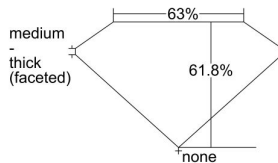

GIA®

FACSIMILE

GIA REPORT 7493483743

Verify this report at GIA.edu

GIA NATURAL DIAMOND DOSSIER®

May 28, 2024
GIA Report Number **7493483743**
Shape and Cutting Style ..... **Pear Brilliant**
Measurements ..... **7.20 x 4.82 x 2.98 mm**

GRADING RESULTS

Carat Weight ..... **0.63 carat**
Color Grade ..... **F**
Clarity Grade **S12**

ADDITIONAL GRADING INFORMATION

Polish ..... **Excellent**
Symmetry ..... **Excellent**
Fluorescence ..... **None**
Clarity Characteristics ..... **Crystal**
Inscription(s): GIA 7493483743

PROPORTIONS

Profile not to actual proportions

GRADING SCALES

GIA COLOR SCALE		GIA CLARITY SCALE			
COLORLESS	D	VERY VERY SLIGHTLY INCLUDED	FLAWLESS		
	E		INTERNALLY FLAWLESS		
	F	VERY SLIGHTLY INCLUDED	VVS₁		
	G		VVS₂		
	H		VS₁		
	NEAR COLORLESS	I	SLIGHTLY INCLUDED	VS₂	
		J		S1₁	
		FAINT	K	INCLUDED	S1₂
			L		I₁
			M		I₂
VERT LIGHT	N	NOT GRADED	I₃		
	O				
	P				
	Q				
	R				
	S				
LIGHT	T				
	U				
	V				
	W				
	X				
	Y				
	Z