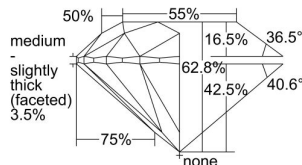

GIA®

FACSIMILE

GIA REPORT 7493487435

Verify this report at GIA.edu

GIA NATURAL DIAMOND DOSSIER®

May 28, 2024
GIA Report Number **7493487435**
Shape and Cutting Style ..... **Round Brilliant**
Measurements ..... **5.90 - 5.93 x 3.72 mm**

GRADING RESULTS

Carat Weight ..... **0.81 carat**
Color Grade ..... **E**
Clarity Grade **VS1**
Cut Grade ..... **Excellent**

ADDITIONAL GRADING INFORMATION

Polish ..... **Excellent**
Symmetry ..... **Excellent**
Fluorescence ..... **None**
Clarity Characteristics..... **Feather, Cloud**
Inscription(s): **GIA 7493487435**

PROPORTIONS

Profile to actual proportions