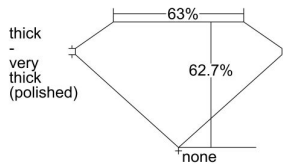

GIA®

FACSIMILE

GIA REPORT 7493512616

Verify this report at GIA.edu

GIA NATURAL DIAMOND DOSSIER®

May 30, 2024
GIA Report Number 7493512616
Shape and Cutting Style ..... Rectangular Step Cut
Measurements ..... 5.70 x 2.98 x 1.87 mm

GRADING RESULTS

Carat Weight ..... 0.34 carat
Color Grade ..... F
Clarity Grade VS1

ADDITIONAL GRADING INFORMATION

Polish ..... Excellent
Symmetry ..... Excellent
Fluorescence ..... Faint
Clarity Characteristics..... Feather, Cloud, Pinpoint
Inscription(s): GIA 7493512616

PROPORTIONS

Profile not to actual proportions

GRADING SCALES

GIA COLOR SCALE		GIA CLARITY SCALE			
COLORLESS	D	VERY VERY SLIGHTLY INCLUDED	FLAWLESS		
	E		INTERNALLY FLAWLESS		
	F	VERY SLIGHTLY INCLUDED	VVS₁		
	G		VVS₂		
	H		VS₁		
	NEAR COLORLESS	I	SLIGHTLY INCLUDED	VS₂	
		J		SI₁	
		FAINT	K	INCLUDED	SI₂
			L		I₁
			M		I₂
VERT LIGHT	N	LIGHT	I₃		
	O				
	P				
	Q				
	R