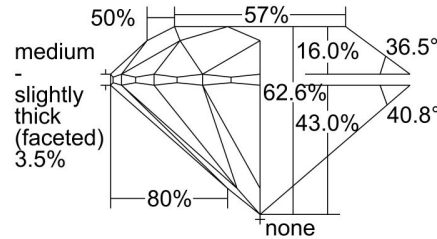

### GIA NATURAL DIAMOND GRADING REPORT

May 31, 2024  
 GIA Report Number ..... 7493513359  
 Shape and Cutting Style ..... Round Brilliant  
 Measurements ..... 6.65 - 6.68 x 4.17 mm

### GRADING RESULTS

Carat Weight ..... 1.14 carat  
 Color Grade ..... I  
 Clarity Grade ..... VS1  
 Cut Grade ..... Excellent

### PROPORTIONS

Profile to actual proportions