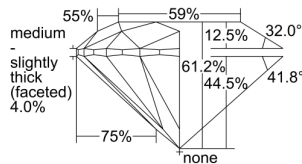

GIA®

FACSIMILE

GIA REPORT

7493525621

Verify this report at GIA.edu

GIA NATURAL DIAMOND DOSSIER®

May 30, 2024
GIA Report Number 7493525621
Shape and Cutting Style ..... Round Brilliant
Measurements ..... 4.59 - 4.61 x 2.82 mm

GRADING RESULTS

Carat Weight ..... 0.36 carat
Color Grade ..... E
Clarity Grade VS1
Cut Grade ..... Excellent

ADDITIONAL GRADING INFORMATION

Polish ..... Excellent
Symmetry ..... Excellent
Fluorescence ..... None
Clarity Characteristics ..... Crystal, Pinpoint
Inscription(s): GIA 7493525621

PROPORTIONS

Profile to actual proportions

GRADING SCALES

GIA COLOR SCALE	GIA CLARITY SCALE	GIA CUT SCALE	
D	FLAWLESS	EXCELLENT	
E	INTERNALLY FLAWLESS		
F		VVS₁	VERY GOOD
G	VVS₂		
H	VS₁	GOOD	
I	VS₂		
J	SI₁	FAIR	
K	SI₂		
L	I₁	POOR	
M	I₂		
N	I₃		
O			
P			
Q			
R			
S			
T			
U			
V			
W			
X			
Y			
Z