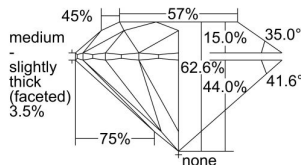

GIA®

FACSIMILE

GIA REPORT

7493569945

Verify this report at GIA.edu

GIA NATURAL DIAMOND DOSSIER®

June 06, 2024
GIA Report Number **7493569945**
Shape and Cutting Style ..... **Round Brilliant**
Measurements ..... **4.71 - 4.73 x 2.95 mm**

GRADING RESULTS

Carat Weight ..... **0.40 carat**
Color Grade ..... **L**
Clarity Grade **S11**
Cut Grade ..... **Excellent**

ADDITIONAL GRADING INFORMATION

Polish ..... **Excellent**
Symmetry ..... **Excellent**
Fluorescence ..... **None**
Clarity Characteristics..... **Cloud, Feather**
Inscription(s): **GIA 7493569945**

PROPORTIONS

Profile to actual proportions

GRADING SCALES

GIA COLOR SCALE

COLORED	D
	E
	F
	G
	H
	I
	J
NEAR COLORLESS	K
	L
Faint	M
	N
	O
	P
	Q
	R
	S
	T
	U
	V
	W
	X
	Y
Light	Z

GIA CLARITY SCALE

FLAWLESS	VERY VERY SLIGHTLY INCLUDED	VVS₁	VVS₂	VS₁	VS₂	S1₁	S1₂	I₁	I₂	I₃	
											INTERNALLY FLAWLESS

GIA CUT SCALE

EXCELLENT
VERY GOOD
GOOD
FAIR
POOR