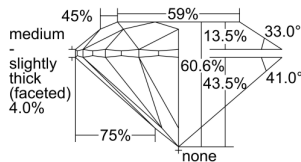

GIA®

FACSIMILE

GIA REPORT 7493617791

Verify this report at GIA.edu

GIA NATURAL DIAMOND DOSSIER®

June 11, 2024
GIA Report Number 7493617791
Shape and Cutting Style ..... Round Brilliant
Measurements ..... 5.11 - 5.15 x 3.11 mm

GRADING RESULTS

Carat Weight ..... 0.50 carat
Color Grade I
Clarity Grade VS2
Cut Grade ..... Excellent

ADDITIONAL GRADING INFORMATION

Polish ..... Excellent
Symmetry ..... Excellent
Fluorescence ..... Medium Blue
Clarity Characteristics ..... Cloud, Crystal
Inscription(s): GIA 7493617791

PROPORTIONS

Profile to actual proportions

GRADING SCALES

GIA COLOR SCALE	GIA CLARITY SCALE	GIA CUT SCALE	
D	FLAWLESS	EXCELLENT	
E	INTERNALLY FLAWLESS		
F		VVS₁	VERY GOOD
G	VVS₂		
H	VS₁	GOOD	
I	VS₂		
J	SI₁	FAIR	
K	SI₂		
L	I₁	POOR	
M	I₂		
N	I₃		
O			
P			
Q			
R			
S			
T			
U			
V			
W			
X			
Y			
Z