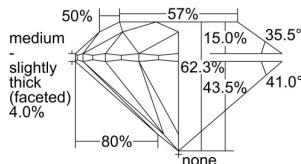

GIA®

FACSIMILE

GIA NATURAL DIAMOND DOSSIER®

June 11, 2024
GIA Report Number 7493625841
Shape and Cutting Style ..... Round Brilliant
Measurements ..... 4.28 - 4.29 x 2.67 mm

GRADING RESULTS

Carat Weight ..... 0.30 carat
Color Grade ..... E
Clarity Grade VS2
Cut Grade ..... Excellent

ADDITIONAL GRADING INFORMATION

Polish ..... Excellent
Symmetry ..... Excellent
Fluorescence ..... Medium Blue
Clarity Characteristics ..... Crystal
Inscription(s): GIA 7493625841

GIA REPORT 7493625841

Verify this report at GIA.edu

PROPORTIONS

Profile to actual proportions

GRADING SCALES

GIA COLOR SCALE

COLORED	D
	E
	F
	G
	H
	I
	J
NEAR COLORLESS	K
	L
	M
	N
	O
	P
	Q
	R
	S
	T
	U
	V
	W
	X
	Y
	Z

GIA CLARITY SCALE

GIA CUT SCALE

EXCELLENT
VERY GOOD
GOOD
FAIR
POOR