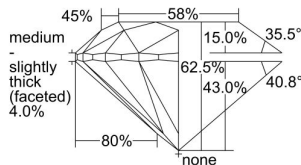

GIA®

FACSIMILE

GIA REPORT 7493638559

Verify this report at GIA.edu

GIA NATURAL DIAMOND DOSSIER®

June 13, 2024
GIA Report Number **7493638559**
Shape and Cutting Style ..... **Round Brilliant**
Measurements ..... **6.07 - 6.11 x 3.80 mm**

GRADING RESULTS

Carat Weight ..... **0.88 carat**
Color Grade ..... **D**
Clarity Grade **VS2**
Cut Grade ..... **Excellent**

ADDITIONAL GRADING INFORMATION

Polish ..... **Excellent**
Symmetry ..... **Excellent**
Fluorescence ..... **Medium Blue**
Clarity Characteristics..... **Crystal, Cloud**
Inscription(s): **GIA 7493638559**

PROPORTIONS

Profile to actual proportions

GRADING SCALES

GIA COLOR SCALE

COLORLESS	D
	E
	F
	G
	H
	I
	J
NEAR COLORLESS	K
	L
Faint	M
	N
	O
	P
Very Light	R
	S
	T
	U
	V
	W
Light	X
	Y
	Z

GIA CLARITY SCALE

FLAWLESS	VERY VERY SLIGHTLY INCLUDED	VS₁	VS₂	VS₁	VS₂	SL₁	SL₂	I₁	I₂	I₃	
											FLAWLESS
INTERNALLY FLAWLESS											

GIA CUT SCALE

EXCELLENT
VERY GOOD
GOOD
FAIR
POOR