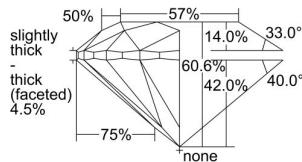

GIA®

FACSIMILE

GIA REPORT

7493640395

Verify this report at GIA.edu

GIA NATURAL DIAMOND DOSSIER®

June 13, 2024
GIA Report Number **7493640395**
Shape and Cutting Style ..... **Round Brilliant**
Measurements ..... **4.31 - 4.33 x 2.62 mm**

GRADING RESULTS

Carat Weight ..... **0.30 carat**
Color Grade ..... **G**
Clarity Grade **VS1**
Cut Grade ..... **Good**

ADDITIONAL GRADING INFORMATION

Polish ..... **Excellent**
Symmetry ..... **Excellent**
Fluorescence ..... **None**
Clarity Characteristics ..... **Feather, Pinpoint**
Inscription(s): **GIA 7493640395**

PROPORTIONS

Profile to actual proportions

GRADING SCALES

GIA COLOR SCALE	GIA CLARITY SCALE	GIA CUT SCALE	
D	FLAWLESS	EXCELLENT	
E	INTERNALLY FLAWLESS		
F		VVS₁	VERY GOOD
G	VVS₂		
H	VS₁	GOOD	
I	VS₂		
J	SI₁	FAIR	
K	SI₂		
L	I₁	POOR	
M			
N			
O	I₂		
P			
Q	I₃		
R			
S			
T			
U			
V			
W			
X			
Y			
Z