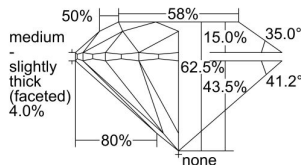

GIA®

FACSIMILE

GIA REPORT 7493650949

Verify this report at GIA.edu

GIA NATURAL DIAMOND DOSSIER®

June 14, 2024
GIA Report Number **7493650949**
Shape and Cutting Style ..... **Round Brilliant**
Measurements ..... **4.27 - 4.29 x 2.67 mm**

GRADING RESULTS

Carat Weight ..... **0.30 carat**
Color Grade ..... **F**
Clarity Grade **S12**
Cut Grade ..... **Excellent**

ADDITIONAL GRADING INFORMATION

Polish ..... **Excellent**
Symmetry ..... **Excellent**
Fluorescence ..... **Faint**
Clarity Characteristics ..... **Crystal**
Inscription(s): **GIA 7493650949**

PROPORTIONS

Profile to actual proportions

GRADING SCALES

GIA COLOR SCALE

COLOREDNESS	D
	E
	F
	G
	H
	I
	J
NEAR COLORLESS	K
	L
	M
FAINTE	N
	O
	P
	Q
	R
	S
	T
	U
	V
	W
	X
	Y
LIGHT	Z

GIA CLARITY SCALE

VERY VERY SLIGHTLY INCLUDED	FLAWLESS
	INTERNALLY FLAWLESS
VERY SLIGHTLY INCLUDED	VVS₁
	VVS₂
SLIGHTLY INCLUDED	VS₁
	VS₂
INCLUDED	I₁
	I₂
	I₃

GIA CUT SCALE

EXCELLENT
VERY GOOD
GOOD
FAIR
POOR