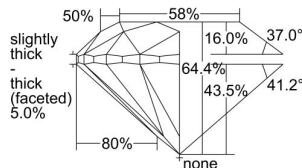

GIA®

FACSIMILE

GIA REPORT 7493656333

Verify this report at GIA.edu

GIA NATURAL DIAMOND DOSSIER®

June 14, 2024
GIA Report Number **7493656333**
Shape and Cutting Style ..... **Round Brilliant**
Measurements ..... **5.55 - 5.58 x 3.59 mm**

GRADING RESULTS

Carat Weight ..... **0.70 carat**
Color Grade ..... **H**
Clarity Grade **VS1**
Cut Grade ..... **Very Good**

ADDITIONAL GRADING INFORMATION

Polish ..... **Excellent**
Symmetry ..... **Excellent**
Fluorescence ..... **None**
Clarity Characteristics..... **Crystal, Pinpoint**
Inscription(s): **GIA 7493656333**

PROPORTIONS

Profile to actual proportions

GRADING SCALES

GIA COLOR SCALE	GIA CLARITY SCALE	GIA CUT SCALE	
D	FLAWLESS	EXCELLENT	
E	INTERNALLY FLAWLESS		
F		VVS₁	VERY GOOD
G	VVS₂		
H	VS₁	GOOD	
I	VS₂		
J	SI₁	FAIR	
K	SI₂		
L	I₁	POOR	
M			
N			
O	I₂		
P			
Q	I₃		
R			
S			
T			
U			
V			
W			
X			
Y			
Z