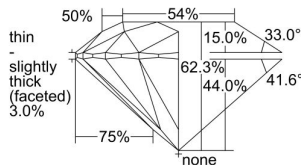

GIA®

FACSIMILE

GIA REPORT

7493687116

Verify this report at GIA.edu

GIA NATURAL DIAMOND DOSSIER®

June 19, 2024
GIA Report Number **7493687116**
Shape and Cutting Style ..... **Round Brilliant**
Measurements ..... **5.96 - 6.00 x 3.72 mm**

GRADING RESULTS

Carat Weight ..... **0.80 carat**
Color Grade ..... **D**
Clarity Grade **S12**
Cut Grade ..... **Excellent**

ADDITIONAL GRADING INFORMATION

Polish ..... **Excellent**
Symmetry ..... **Excellent**
Fluorescence ..... **None**
Clarity Characteristics..... **Crystal, Cloud**
Inscription(s): **GIA 7493687116**

PROPORTIONS

Profile to actual proportions

GRADING SCALES

GIA COLOR SCALE	GIA CLARITY SCALE	GIA CUT SCALE	
D	FLAWLESS	EXCELLENT	
E	INTERNALLY FLAWLESS		
F		VVS₁	VERY GOOD
G	VVS₂		
H	VS₁	GOOD	
I	VS₂		
J	S1₁	FAIR	
K	S1₂		
L	I₁	POOR	
M	I₂		
N	I₃		
O			
P			
Q			
R			
S			
T			
U			
V			
W			
X			
Y			
Z