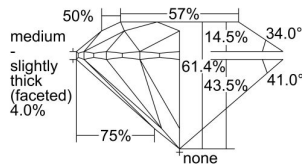

GIA®

FACSIMILE

GIA REPORT

7493696423

Verify this report at GIA.edu

GIA NATURAL DIAMOND DOSSIER®

June 19, 2024
GIA Report Number **7493696423**
Shape and Cutting Style ..... **Round Brilliant**
Measurements ..... **3.82 - 3.83 x 2.35 mm**

GRADING RESULTS

Carat Weight ..... **0.21 carat**
Color Grade ..... **D**
Clarity Grade **VVS1**
Cut Grade ..... **Excellent**

ADDITIONAL GRADING INFORMATION

Polish ..... **Very Good**
Symmetry ..... **Excellent**
Fluorescence ..... **None**
Clarity Characteristics..... **Internal Graining, Surface Graining**
Inscription(s): **GIA 7493696423**

PROPORTIONS

Profile to actual proportions

GRADING SCALES

GIA COLOR SCALE	GIA CLARITY SCALE	GIA CUT SCALE	
D	FLAWLESS	EXCELLENT	
E	INTERNALLY FLAWLESS		
F		VVS₁	VERY GOOD
G	VVS₂		
H	VS₁	GOOD	
I	VS₂		
J	SI₁	FAIR	
K	SI₂		
L	I₁	POOR	
M			
N			
O	I₂		
P			
Q			
R	I₃		
S			
T			
U			
V			
W			
X			
Y			
Z