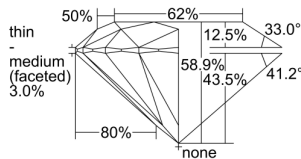

GIA®

FACSIMILE

GIA NATURAL DIAMOND DOSSIER®

June 24, 2024
GIA Report Number 7493730866
Shape and Cutting Style ..... Round Brilliant
Measurements ..... 5.81 - 5.86 x 3.44 mm

GRADING RESULTS

Carat Weight ..... 0.70 carat
Color Grade I
Clarity Grade ..... Internally Flawless
Cut Grade ..... Excellent

ADDITIONAL GRADING INFORMATION

Polish ..... Excellent
Symmetry ..... Excellent
Fluorescence ..... Medium Blue
Clarity Characteristics..... Minor Details of Polish
Inspection(s): GIA 7493730866

GIA REPORT 7493730866

Verify this report at GIA.edu

PROPORTIONS

Profile to actual proportions