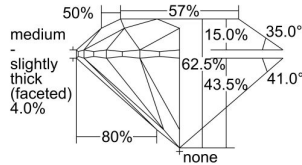

GIA®

FACSIMILE

GIA REPORT

7493738082

Verify this report at GIA.edu

GIA NATURAL DIAMOND DOSSIER®

June 24, 2024
GIA Report Number **7493738082**
Shape and Cutting Style ..... **Round Brilliant**
Measurements ..... **5.52 - 5.55 x 3.46 mm**

GRADING RESULTS

Carat Weight ..... **0.65 carat**
Color Grade ..... **D**
Clarity Grade **VVS2**
Cut Grade ..... **Excellent**

ADDITIONAL GRADING INFORMATION

Polish ..... **Excellent**
Symmetry ..... **Excellent**
Fluorescence ..... **Faint**
Clarity Characteristics..... **Pinpoint, Cloud, Surface Graining**
Inscription(s): **GIA 7493738082**

PROPORTIONS

Profile to actual proportions

GRADING SCALES

GIA COLOR SCALE

COLORLESS	D
	E
	F
	G
	H
	I
	J
NEAR COLORLESS	K
	L
Faint	M
	N
	O
	P
	R
	S
	T
	U
	V
	W
	X
	Y
Light	Z

GIA CLARITY SCALE

VERY VERY SLIGHTLY INCLUDED	FLAWLESS
	INTERNALLY FLAWLESS
VERY SLIGHTLY INCLUDED	VVS₁
	VVS₂
SLIGHTLY INCLUDED	VS₁
	VS₂
INCLUDED	SI₁
	SI₂
	I₁
	I₂
	I₃

GIA CUT SCALE

EXCELLENT
VERY GOOD
GOOD
FAIR
POOR