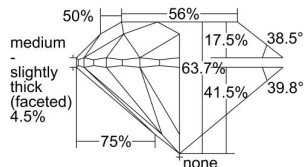

GIA®

FACSIMILE

GIA REPORT

7493743911

Verify this report at GIA.edu

GIA NATURAL DIAMOND DOSSIER®

June 25, 2024
GIA Report Number **7493743911**
Shape and Cutting Style ..... **Round Brilliant**
Measurements ..... **5.81 - 5.83 x 3.71 mm**

GRADING RESULTS

Carat Weight ..... **0.80 carat**
Color Grade ..... **I**
Clarity Grade **VS2**
Cut Grade ..... **Very Good**

ADDITIONAL GRADING INFORMATION

Polish ..... **Excellent**
Symmetry ..... **Excellent**
Fluorescence ..... **Faint**
Clarity Characteristics..... **Crystal, Indented Natural**
Inscription(s): **GIA 7493743911**

PROPORTIONS

Profile to actual proportions

GRADING SCALES

GIA COLOR SCALE

COLORLESS	D
	E
	F
	G
	H
	I
	J
NEAR COLORLESS	K
	L
Faint	M
	N
	O
	P
	R
	S
	T
	U
	V
	W
	X
	Y
Light	Z

GIA CLARITY SCALE

FLAWLESS	VERY VERY SLIGHTLY INCLUDED	VVS₁	VVS₂	VS₁	VS₂	SI₁	SI₂	I₁	I₂	I₃			
											VERY SLIGHTLY INCLUDED	SLIGHTLY INCLUDED	INCLUDED

GIA CUT SCALE

EXCELLENT
VERY GOOD
GOOD
FAIR
POOR