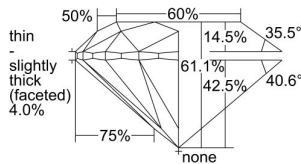

GIA®

FACSIMILE

GIA REPORT 7493763924

Verify this report at GIA.edu

GIA NATURAL DIAMOND DOSSIER®

June 26, 2024
GIA Report Number **7493763924**
Shape and Cutting Style ..... **Round Brilliant**
Measurements ..... **4.69 - 4.73 x 2.88 mm**

GRADING RESULTS

Carat Weight ..... **0.40 carat**
Color Grade ..... **D**
Clarity Grade **S12**
Cut Grade ..... **Excellent**

ADDITIONAL GRADING INFORMATION

Polish ..... **Excellent**
Symmetry ..... **Very Good**
Fluorescence ..... **None**
Clarity Characteristics ..... **Feather**
Inscription(s): **GIA 7493763924**

PROPORTIONS

Profile to actual proportions

GRADING SCALES

GIA COLOR SCALE	GIA CLARITY SCALE	GIA CUT SCALE	
D	FLAWLESS	EXCELLENT	
E	INTERNALLY FLAWLESS		
F		VVS₁	VERY GOOD
G	VVS₂		
H	VS₁	GOOD	
I	VS₂		
J	S1₁	FAIR	
K	S1₂		
L	I₁	POOR	
M	I₂		
N	I₃		
O			
P			
Q			
R			
S			
T			
U			
V			
W			
X			
Y			
Z