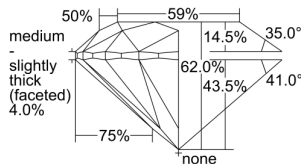

GIA®

FACSIMILE

GIA NATURAL DIAMOND DOSSIER®

June 26, 2024
GIA Report Number **7493764740**
Shape and Cutting Style ..... **Round Brilliant**
Measurements ..... **4.59 - 4.61 x 2.85 mm**

GRADING RESULTS

Carat Weight ..... **0.37 carat**
Color Grade ..... **G**
Clarity Grade **VVS1**
Cut Grade ..... **Excellent**

ADDITIONAL GRADING INFORMATION

Polish ..... **Excellent**
Symmetry ..... **Excellent**
Fluorescence ..... **Faint**
Clarity Characteristics..... **Cloud, Pinpoint, Cavity**
Inscription(s): **GIA 7493764740**

GIA REPORT 7493764740

Verify this report at GIA.edu

PROPORTIONS

Profile to actual proportions

GRADING SCALES

GIA COLOR SCALE	GIA CLARITY SCALE	GIA CUT SCALE
D	FLAWLESS	EXCELLENT
E	FLAWLESS	
F	INTERNALLY FLAWLESS	VERY GOOD
G	FLAWLESS	
H	VVS₁	GOOD
I	VVS₂	
J	VS₁	FAIR
K	VS₂	
L	SI₁	POOR
M	SI₂	
N	I₁	
O	I₂	
P	I₃	
Q		
R		
S		
T		
U		
V		
W		
X		
Y		
Z