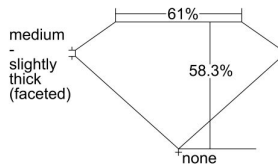

GIA®

FACSIMILE

GIA REPORT

7493769488

Verify this report at GIA.edu

GIA NATURAL DIAMOND DOSSIER®

June 27, 2024
GIA Report Number **7493769488**
Shape and Cutting Style ..... **Marquise Brilliant**
Measurements ..... **8.67 x 4.39 x 2.56 mm**

GRADING RESULTS

Carat Weight ..... **0.54 carat**
Color Grade ..... **E**
Clarity Grade **VVS1**

ADDITIONAL GRADING INFORMATION

Polish ..... **Excellent**
Symmetry ..... **Very Good**
Fluorescence ..... **None**
Clarity Characteristics ..... **Pinpoint**
Inscription(s): **GIA 7493769488**

PROPORTIONS

Profile not to actual proportions

GRADING SCALES

GIA COLOR SCALE		GIA CLARITY SCALE			
COLORLESS	D	VERY VERY SLIGHTLY INCLUDED	FLAWLESS		
	E		INTERNALLY FLAWLESS		
	F		VVS₁		
	NEAR COLORLESS	G	VERY SLIGHTLY INCLUDED	VVS₂	
		H		VS₁	
		FAINT	I	SLIGHTLY INCLUDED	VS₂
			J		SI₁
			K		SI₂
	LIGHT	L	INCLUDED	I₁	
		M		I₂	
N		I₃			
O					
P					
Q					
R					
S					
T					
U					
V					
W					
X					
Y					
Z