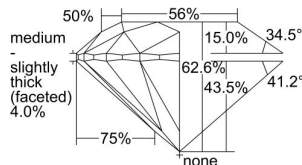

GIA®

FACSIMILE

GIA REPORT 7493774158

Verify this report at GIA.edu

GIA NATURAL DIAMOND DOSSIER®

June 27, 2024
GIA Report Number **7493774158**
Shape and Cutting Style ..... **Round Brilliant**
Measurements ..... **4.31 - 4.32 x 2.70 mm**

GRADING RESULTS

Carat Weight ..... **0.31 carat**
Color Grade ..... **H**
Clarity Grade **VS1**
Cut Grade ..... **Excellent**

ADDITIONAL GRADING INFORMATION

Polish ..... **Excellent**
Symmetry ..... **Excellent**
Fluorescence ..... **None**
Clarity Characteristics ..... **Crystal**
Inscription(s): **GIA 7493774158**

PROPORTIONS

Profile to actual proportions

GRADING SCALES

GIA COLOR SCALE

COLOURESS	D
	E
	F
	G
	H
	I
	J
NEAR COLOURESS	K
	L
FAINT	M
	N
	O
	P
VERY LIGHT	Q
	R
	S
	T
	U
	V
	W
	X
	Y
LIGHT	Z

GIA CLARITY SCALE

VERY VERY SLIGHTLY INCLUDED	FLAWLESS
	INTERNALLY FLAWLESS
VERY SLIGHTLY INCLUDED	VVS₁
	VVS₂
SLIGHTLY INCLUDED	VS₁
	VS₂
INCLUDED	SI₁
	SI₂
	I₁
	I₂
	I₃

GIA CUT SCALE

EXCELLENT
VERY GOOD
GOOD
FAIR
POOR