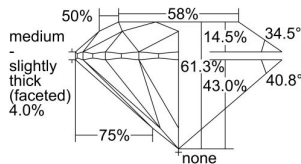

GIA®

FACSIMILE

GIA REPORT

7493794485

Verify this report at GIA.edu

GIA NATURAL DIAMOND DOSSIER®

July 01, 2024
GIA Report Number **7493794485**
Shape and Cutting Style ..... **Round Brilliant**
Measurements ..... **4.27 - 4.31 x 2.63 mm**

GRADING RESULTS

Carat Weight ..... **0.30 carat**
Color Grade ..... **F**
Clarity Grade **S11**
Cut Grade ..... **Excellent**

ADDITIONAL GRADING INFORMATION

Polish ..... **Excellent**
Symmetry ..... **Very Good**
Fluorescence ..... **None**
Clarity Characteristics ..... **Cloud, Crystal**
Inscription(s): **GIA 7493794485**

PROPORTIONS

Profile to actual proportions

GRADING SCALES

GIA COLOR SCALE	GIA CLARITY SCALE	GIA CUT SCALE	
D	FLAWLESS	EXCELLENT	
E	INTERNALLY FLAWLESS		
F		VVS₁	VERY GOOD
G	VVS₂		
H	VS₁	GOOD	
I	VS₂		
J	S1₁	FAIR	
K	S1₂		
L	I₁	POOR	
M	I₂		
N	I₃		
O			
P			
Q			
R			
S			
T			
U			
V			
W			
X			
Y			
Z