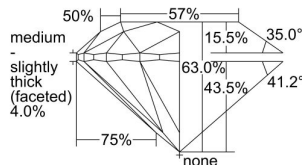

GIA®

FACSIMILE

GIA REPORT 7493795306

Verify this report at GIA.edu

GIA NATURAL DIAMOND DOSSIER®

July 01, 2024
GIA Report Number **7493795306**
Shape and Cutting Style ..... **Round Brilliant**
Measurements ..... **4.49 - 4.51 x 2.84 mm**

GRADING RESULTS

Carat Weight ..... **0.35 carat**
Color Grade ..... **F**
Clarity Grade **VS1**
Cut Grade ..... **Excellent**

ADDITIONAL GRADING INFORMATION

Polish ..... **Excellent**
Symmetry ..... **Excellent**
Fluorescence ..... **None**
Clarity Characteristics..... **Crystal, Cloud, Pinpoint**
Inscription(s): **GIA 7493795306**

PROPORTIONS

Profile to actual proportions

GRADING SCALES

GIA COLOR SCALE	GIA CLARITY SCALE	GIA CUT SCALE	
D	FLAWLESS	EXCELLENT	
E	INTERNALLY FLAWLESS		
F		VVS₁	VERY GOOD
G	VVS₂		
H	VS₁	GOOD	
I	VS₂		
J	SI₁	FAIR	
K	SI₂		
L	I₁	POOR	
M	I₂		
N	I₃		
O			
P			
Q			
R			
S			
T			
U			
V			
W			
X			
Y			
Z