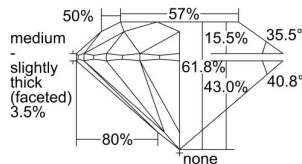

GIA®

FACSIMILE

GIA REPORT

7493796016

Verify this report at GIA.edu

GIA NATURAL DIAMOND DOSSIER®

July 01, 2024
GIA Report Number **7493796016**
Shape and Cutting Style ..... **Round Brilliant**
Measurements ..... **3.95 - 3.98 x 2.45 mm**

GRADING RESULTS

Carat Weight ..... **0.23 carat**
Color Grade ..... **H**
Clarity Grade **VVS2**
Cut Grade ..... **Excellent**

ADDITIONAL GRADING INFORMATION

Polish ..... **Excellent**
Symmetry ..... **Excellent**
Fluorescence ..... **None**
Clarity Characteristics..... **Cloud, Pinpoint**
Inscription(s): **GIA 7493796016**

PROPORTIONS

Profile to actual proportions

GRADING SCALES

GIA COLOR SCALE

COLORLESS	D
	E
	F
	G
	H
	I
NEAR COLORLESS	J
	K
	L
Faint	M
	N
	O
	P
	Q
Very Light	R
	S
	T
	U
	V
	W
	X
	Y
Light	Z

GIA CLARITY SCALE

FLAWLESS	VERY VERY SLIGHTLY INCLUDED	VVS₁	
			VVS₂
INTERNALLY FLAWLESS	VERY SLIGHTLY INCLUDED	VS₁	
		VS₂	
SLIGHTLY INCLUDED	SLIGHTLY INCLUDED	SI₁	
		SI₂	
INCLUDED	INCLUDED	I₁	
		I₂	
		I₃	

GIA CUT SCALE

EXCELLENT	VERY GOOD	GOOD	FAIR	POOR