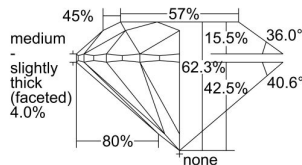

GIA®

FACSIMILE

GIA REPORT 7493796813

Verify this report at GIA.edu

GIA NATURAL DIAMOND DOSSIER®

July 01, 2024
GIA Report Number **7493796813**
Shape and Cutting Style ..... **Round Brilliant**
Measurements ..... **4.37 - 4.39 x 2.73 mm**

GRADING RESULTS

Carat Weight ..... **0.32 carat**
Color Grade ..... **D**
Clarity Grade **VS2**
Cut Grade ..... **Excellent**

ADDITIONAL GRADING INFORMATION

Polish ..... **Excellent**
Symmetry ..... **Excellent**
Fluorescence ..... **None**
Clarity Characteristics ..... **Crystal**
Inscription(s): **GIA 7493796813**

PROPORTIONS

Profile to actual proportions

GRADING SCALES

GIA COLOR SCALE	GIA CLARITY SCALE	GIA CUT SCALE
D	FLAWLESS	EXCELLENT
E	FLAWLESS	
F	INTERNALLY FLAWLESS	VERY GOOD
G	FLAWLESS	
H	VVS₁	GOOD
I	VVS₂	
J	VS₁	FAIR
K	VS₂	
L	SI₁	POOR
M	SI₂	
N	I₁	
O	I₂	
P	I₃	
Q		
R		
S		
T		
U		
V		
W		
X		
Y		
Z