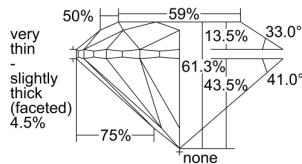

GIA®

FACSIMILE

GIA REPORT

7493805426

Verify this report at GIA.edu

GIA NATURAL DIAMOND DOSSIER®

July 03, 2024
GIA Report Number **7493805426**
Shape and Cutting Style ..... **Round Brilliant**
Measurements ..... **3.86 - 3.89 x 2.37 mm**

GRADING RESULTS

Carat Weight ..... **0.22 carat**
Color Grade ..... **D**
Clarity Grade **VS2**
Cut Grade ..... **Very Good**

ADDITIONAL GRADING INFORMATION

Polish ..... **Excellent**
Symmetry ..... **Excellent**
Fluorescence ..... **None**
Clarity Characteristics ..... **Crystal, Cloud**
Inscription(s): **GIA 7493805426**

PROPORTIONS

Profile to actual proportions

GRADING SCALES

GIA COLOR SCALE

COLORESS	D
	E
	F
	G
	H
	I
	J
NEAR COLORESS	K
	L
Faint	M
	N
	O
	P
VERY LIGHT	R
	S
	T
	U
	V
	W
	X
	Y
LIGHT	Z

GIA CLARITY SCALE

FLAWLESS	VERY VERY SLIGHTLY INCLUDED	VS₁	VS₂	SLIGHTLY SLIGHTLY INCLUDED	SI₁	SI₂	I₁	I₂	I₃	
										VERY SLIGHTLY INCLUDED
INTERNALLY FLAWLESS										

GIA CUT SCALE

EXCELLENT
VERY GOOD
GOOD
FAIR
POOR