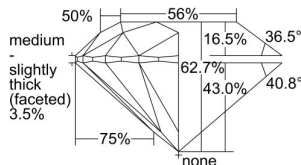

GIA®

FACSIMILE

GIA REPORT 7493807440

Verify this report at gia.edu

GIA NATURAL DIAMOND DOSSIER®

July 03, 2024
GIA Report Number **7493807440**
Shape and Cutting Style ..... **Round Brilliant**
Measurements ..... **4.69 - 4.71 x 2.95 mm**

GRADING RESULTS

Carat Weight ..... **0.40 carat**
Color Grade ..... **E**
Clarity Grade **VS1**
Cut Grade ..... **Excellent**

ADDITIONAL GRADING INFORMATION

Polish ..... **Excellent**
Symmetry ..... **Excellent**
Fluorescence ..... **Medium Blue**
Clarity Characteristics..... **Cloud**
Inscription(s): **GIA 7493807440**

PROPORTIONS

Profile to actual proportions

GRADING SCALES

GIA COLOR SCALE	GIA CLARITY SCALE	GIA CUT SCALE
D	FLAWLESS	EXCELLENT
E	INTERNALLY FLAWLESS	
F	VVS₁	VERY GOOD
G		
H	VS₁	GOOD
I		
J	SI₁	FAIR
K		
L	I₁	POOR
M		
N	I₂	
O		
P	I₃	
Q		
R		
S		
T		
U		
V		
W		
X		
Y		
Z