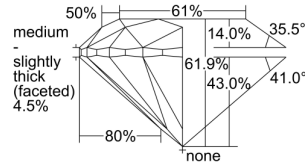

GIA®

FACSIMILE

GIA NATURAL DIAMOND DOSSIER®

July 05, 2024
GIA Report Number 7493844145
Shape and Cutting Style ..... Round Brilliant
Measurements ..... 4.54 - 4.57 x 2.82 mm

GRADING RESULTS

Carat Weight ..... 0.37 carat
Color Grade ..... H
Clarity Grade S11
Cut Grade ..... Excellent

ADDITIONAL GRADING INFORMATION

Polish ..... Excellent
Symmetry ..... Very Good
Fluorescence ..... None
Clarity Characteristics ..... Crystal, Cloud
Inscription(s): GIA 7493844145

GIA REPORT 7493844145

Verify this report at GIA.edu

PROPORTIONS

Profile to actual proportions

GRADING SCALES

GIA COLOR SCALE	GIA CLARITY SCALE	GIA CUT SCALE	
D	FLAWLESS	EXCELLENT	
E	INTERNALLY FLAWLESS		
F		VVS₁	VERY GOOD
G	VVS₂		
H	VS₁	GOOD	
I	VS₂		
J	S1₁	FAIR	
K	S1₂		
L	I₁	POOR	
M	I₂		
N	I₃		
O			
P			
Q			
R			
S			
T			
U			
V			
W			
X			
Y			
Z