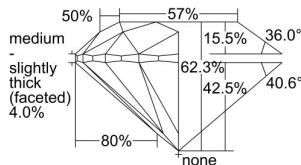

GIA®

FACSIMILE

GIA REPORT

7493848332

Verify this report at GIA.edu

GIA NATURAL DIAMOND DOSSIER®

July 05, 2024

GIA Report Number 7493848332

Shape and Cutting Style ..... Round Brilliant

Measurements ..... 4.69 - 4.70 x 2.92 mm

GRADING RESULTS

Carat Weight ..... 0.40 carat

Color Grade ..... G

Clarity Grade VS2

Cut Grade ..... Excellent

ADDITIONAL GRADING INFORMATION

Polish ..... Excellent

Symmetry ..... Excellent

Fluorescence ..... None

Clarity Characteristics..... Cloud, Feather, Indented Natural

Inscription(s): GIA 7493848332

PROPORTIONS

Profile to actual proportions

GRADING SCALES

GIA COLOR SCALE

COLOURESS	D
	E
	F
	G
	H
	I
	J
NEAR COLOURESS	K
	L
Faint	M
	N
	O
	P
	Q
	R
	S
	T
	U
	V
	W
	X
	Y
Light	Z

GIA CLARITY SCALE

VERY VERY SLIGHTLY INCLUDED	FLAWLESS
	INTERNALLY FLAWLESS
VERY SLIGHTLY INCLUDED	VVS₁
	VVS₂
SLIGHTLY INCLUDED	VS₁
	VS₂
INCLUDED	SI₁
	SI₂
INCLUDED	I₁
	I₂
	I₃

GIA CUT SCALE

EXCELLENT
VERY GOOD
GOOD
FAIR
POOR