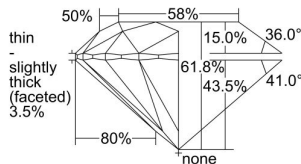

GIA®

FACSIMILE

GIA REPORT

7493856876

Verify this report at GIA.edu

GIA NATURAL DIAMOND DOSSIER®

July 09, 2024
GIA Report Number **7493856876**
Shape and Cutting Style ..... **Round Brilliant**
Measurements ..... **3.92 - 3.95 x 2.43 mm**

GRADING RESULTS

Carat Weight ..... **0.23 carat**
Color Grade ..... **G**
Clarity Grade ..... **Internally Flawless**
Cut Grade ..... **Excellent**

ADDITIONAL GRADING INFORMATION

Polish ..... **Excellent**
Symmetry ..... **Excellent**
Fluorescence ..... **Faint**
Clarity Characteristics..... **Minor Details of Polish**
Inscription(s): **GIA 7493856876**

PROPORTIONS

Profile to actual proportions

GRADING SCALES

GIA COLOR SCALE	GIA CLARITY SCALE	GIA CUT SCALE	
D	FLAWLESS	EXCELLENT	
E	INTERNALLY FLAWLESS		
F		VVS₁	VERY GOOD
G	VVS₂		
H	VS₁	GOOD	
I	VS₂		
J	SI₁	FAIR	
K	SI₂		
L	I₁	POOR	
M			
N	I₂		
O	I₃		
P			
Q			
R			
S			
T			
U			
V			
W			
X			
Y			
Z