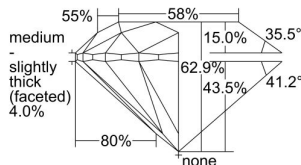

GIA®

FACSIMILE

GIA REPORT 7493873559

Verify this report at GIA.edu

GIA NATURAL DIAMOND DOSSIER®

July 09, 2024
GIA Report Number **7493873559**
Shape and Cutting Style ..... **Round Brilliant**
Measurements ..... **4.35 - 4.38 x 2.75 mm**

GRADING RESULTS

Carat Weight ..... **0.32 carat**
Color Grade ..... **H**
Clarity Grade **VS2**
Cut Grade ..... **Excellent**

ADDITIONAL GRADING INFORMATION

Polish ..... **Excellent**
Symmetry ..... **Excellent**
Fluorescence ..... **None**
Clarity Characteristics ..... **Crystal**
Inscription(s): **GIA 7493873559**

PROPORTIONS

Profile to actual proportions

GRADING SCALES

GIA COLOR SCALE

COLORLESS	D
	E
	F
	G
	H
	I
	J
NEAR COLORLESS	K
	L
	M
	N
	O
	P
	Q
	R
	S
	T
	U
	V
	W
	X
	Y
LIGHT	Z

GIA CLARITY SCALE

FLAWLESS	VERY VERY SLIGHTLY INCLUDED	VS₁	VS₂	SI₁	SI₂	I₁	I₂	I₃	
									FLAWLESS
INTERNALLY FLAWLESS	VERY SLIGHTLY INCLUDED								

GIA CUT SCALE

EXCELLENT
VERY GOOD
GOOD
FAIR
POOR