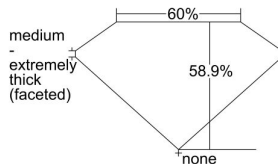

GIA®

FACSIMILE

GIA REPORT

7493885582

Verify this report at GIA.edu

GIA NATURAL DIAMOND DOSSIER®

July 11, 2024
GIA Report Number 7493885582
Shape and Cutting Style ..... Heart Brilliant
Measurements ..... 5.68 x 6.75 x 3.98 mm

GRADING RESULTS

Carat Weight ..... 0.93 carat
Color Grade ..... G
Clarity Grade VS1

ADDITIONAL GRADING INFORMATION

Polish ..... Excellent
Symmetry ..... Very Good
Fluorescence ..... None
Clarity Characteristics..... Cloud, Pinpoint, Needle
Inscription(s): GIA 7493885582

PROPORTIONS

Profile not to actual proportions

GRADING SCALES

GIA COLOR SCALE		GIA CLARITY SCALE			
COLORLESS	D	VERY VERY SLIGHTLY INCLUDED	FLAWLESS		
	E		INTERNALLY FLAWLESS		
	F	VERY SLIGHTLY INCLUDED	VVS₁		
	G		VVS₂		
	H		VS₁		
	NEAR COLORLESS	I	SLIGHTLY INCLUDED	VS₂	
		J		SI₁	
		FAINT	K	INCLUDED	SI₂
			L		I₁
			M		I₂
VERT LIGHT	N	INCLUDED	I₃		
	O				
	P				
	Q				
	R				
LIGHT	S				
	T				
	U				
	V				
	W				
X					
Y					
Z