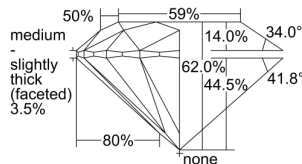

GIA®

FACSIMILE

GIA REPORT

7493888146

Verify this report at GIA.edu

GIA NATURAL DIAMOND DOSSIER®

July 12, 2024
GIA Report Number **7493888146**
Shape and Cutting Style ..... **Round Brilliant**
Measurements ..... **4.33 - 4.37 x 2.70 mm**

GRADING RESULTS

Carat Weight ..... **0.31 carat**
Color Grade ..... **F**
Clarity Grade **S12**
Cut Grade ..... **Excellent**

ADDITIONAL GRADING INFORMATION

Polish ..... **Excellent**
Symmetry ..... **Excellent**
Fluorescence ..... **None**
Clarity Characteristics ..... **Cloud**
Inscription(s): **GIA 7493888146**

PROPORTIONS

Profile to actual proportions

GRADING SCALES

GIA COLOR SCALE

COLORLESS	D
	E
	F
	G
	H
	I
	J
NEAR COLORLESS	K
	L
Faint	M
	N
	O
	P
Very Light	R
	S
	T
	U
	V
Light	W
	X
	Y
	Z

GIA CLARITY SCALE

FLAWLESS	VERY VERY SLIGHTLY INCLUDED	VVS₁	VERY SLIGHTLY INCLUDED	SI₁	SLIGHTLY INCLUDED	I₁	
							FLAWLESS
INTERNALLY FLAWLESS	VERY SLIGHTLY INCLUDED	VVS₂	VERY SLIGHTLY INCLUDED	SI₂	SLIGHTLY INCLUDED	I₂	
		VS₁		VS₂		I₃	

GIA CUT SCALE

EXCELLENT
VERY GOOD
GOOD
FAIR
POOR